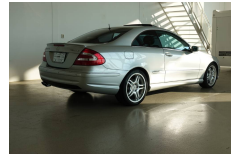

Mercedes-Benz clk55 amg \*\*\*40.000 km \*\*\*

<b>Brand</b>	Used equipment Mercedes-Benz
<b>Model</b>	clk55 amg ***40.000 km ***
<b>Year of manufacture</b>	2002
<b>General grade (1 min - 5 max)</b>	5
<b>Meter read-out</b>	40.859 km
<b>Amount of previous owners</b>	2
<b>Drive</b>	Left hand
<b>Axle configuration</b>	2 WD
<b>Fuel type</b>	Petrol
<b>Engine output</b>	367.10 pk
<b>Transmission</b>	automatic transmission
<b>Engine displacement</b>	5.439 cm <sup>3</sup>
<b>Tyre size</b>	18 inch
<b>Gross Weight</b>	1595 kg
<b>Colour</b>	silver metallic paint
<b>No. of doors</b>	3
<b>Tyre brand</b>	pirelli
<b>Production country</b>	DE

EUR

Zuid-Holland

Array

This beautiful MERCEDES-BENZ CLK55 V8 5.5L with 40.000 km , is one of kind , there are not a lot of these on the market in this condition ! IMPORT DUTIES PAID , NON eu registration , EU registration or Dutch registration, all possible against extra costs. more information of pictures , possible , please send an email with your requests .